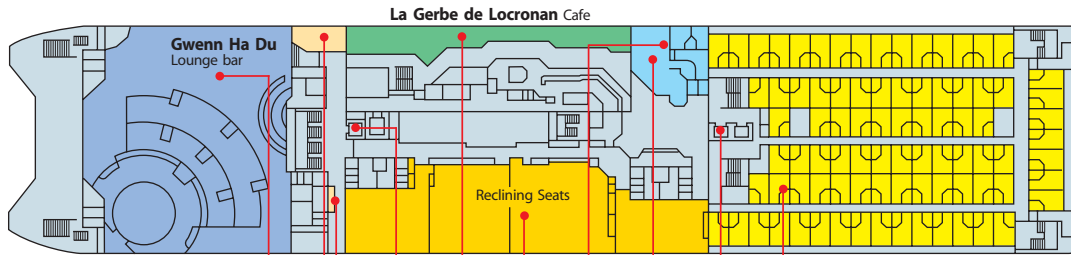

Fleet and on-board information

DECK 9 / PONT 9

DECK 8 / PONT 8

DECK 7 / PONT 7

DECK 6 / PONT 6

ON-BOARD FACILITIES		Deck
	Information Desk	6
SLEEPING ACCOMMODATION		Deck
	Cabins	1, 2, 6, 8
	Reclining seats	8, 9
ON-BOARD SERVICES		Deck
	Bureau de change	6
	Baggage room	6

ON-BOARD FACILITIES		Deck
	Children's playground	8
	Baby changing room	8
	Video games room	7
	Games room, slot machines	8
	Cinema	5
	Disabled toilets	7
	Lifts	

EATING AND DRINKING		Deck
	Les Abers A la carte menus, buffet selections and French wines.	7
	La Baule Self-service restaurant.	7
	La Gerbe de Locronan Pastries, cakes and sandwiches.	8
	Le Lido Bar Ice cream, sweets, sandwiches, cakes and drinks.	9
	Gwenn Ha Du Main lounge bar.	8
	Yacht Club Piano bar.	7