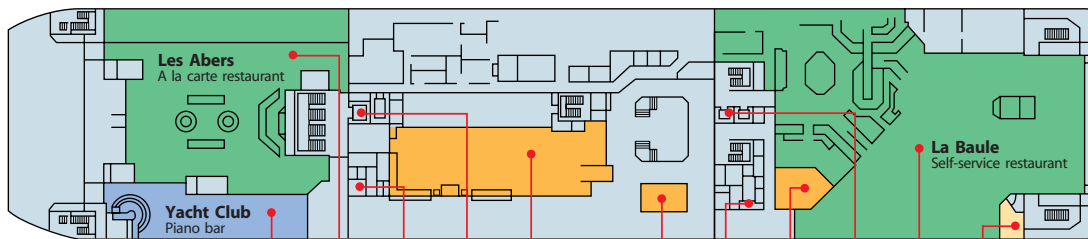

Fleet and on-board information

DECK 9 / PONT 9

DECK 8 / PONT 8

DECK 7 / PONT 7

DECK 6 / PONT 6

ON-BOARD FACILITIES		Deck
	Information Desk	6
SLEEPING ACCOMMODATION		Deck
	Cabins	1, 2, 6, 8
	Reclining seats	8, 9
ON-BOARD SERVICES		Deck
	Bureau de change	6
	Baggage room	6

ON-BOARD FACILITIES		Deck
	Children's playground	8
	Baby changing room	8
	Video games room	7
	Games room, slot machines	8
	Cinema	5
	Disabled toilets	7
	Lifts	

EATING AND DRINKING		Deck
	Les Abers A la carte menus, buffet selections and French wines.	7
	La Baule Self-service restaurant.	7
	La Gerbe de Locronan Pastries, cakes and sandwiches.	8
	Le Lido Bar Ice cream, sweets, sandwiches, cakes and drinks.	9
	Gwenn Ha Du Main lounge bar.	8
	Yacht Club Piano bar.	7