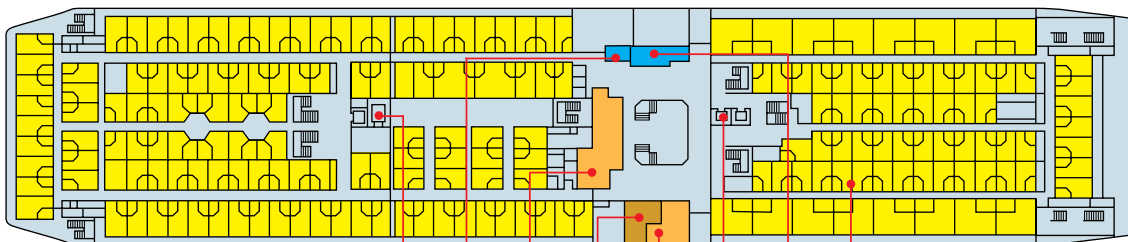

Fleet and on-board information

DECK 9 / PONT 9

DECK 8 / PONT 8

DECK 7 / PONT 7

DECK 6 / PONT 6

ON-BOARD FACILITIES		Deck
	Information Desk	6
SLEEPING ACCOMMODATION		Deck
	Cabins	1, 2, 6, 8
	Reclining seats	8, 9
ON-BOARD SERVICES		Deck
	Bureau de change	6
	Baggage room	6

ON-BOARD FACILITIES		Deck
	Children's playground	8
	Baby changing room	8
	Video games room	7
	Games room, slot machines	8
	Cinema	5
	Disabled toilets	7
	Lifts	

EATING AND DRINKING		Deck
	Les Abers A la carte menus, buffet selections and French wines.	7
	La Baule Self-service restaurant.	7
	La Gerbe de Locronan Pastries, cakes and sandwiches.	8
	Le Lido Bar Ice cream, sweets, sandwiches, cakes and drinks.	9
	Gwenn Ha Du Main lounge bar.	8
	Yacht Club Piano bar.	7